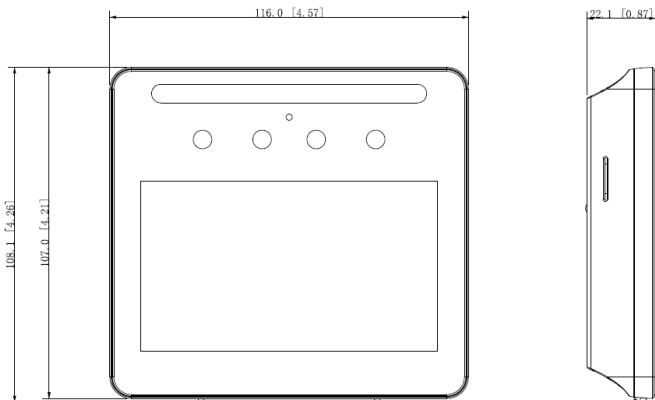

Capacity

User Capacity	1,500
Face Capacity	1,500
Card Capacity	1,500
Password Capacity	1,500
Record Capacity	150,000

Port

RS-485	1
USB	1 USB2.0 port
Network	1 RJ-45, 10 Mbps/100 Mbps self-adaption
Alarm Input	1
Alarm Linkage	Yes
Exit Button	1
Door Status Detection	1
Lock Control	1

Alarm

Tamper	Yes
--------	-----

General

Power Adapter	Included
Power Supply Mode	DC 12V 1.5A
Power Consumption	≤ 18W
Product Dimensions	116 mm × 107 mm × 22 mm (4.57" × 4.21" × 0.87") (H×W×D)
Operating Temperature	-10°C to +55°C (+14°F to +131°F)
Operating Humidity	5%RH-95%RH (non-condensing)
Operating Environment	Indoor
Installation Method	Surface mount; desktop mount
Certification	CE/FCC

Dimensions (mm[inch])

Application

Management Platform

Client